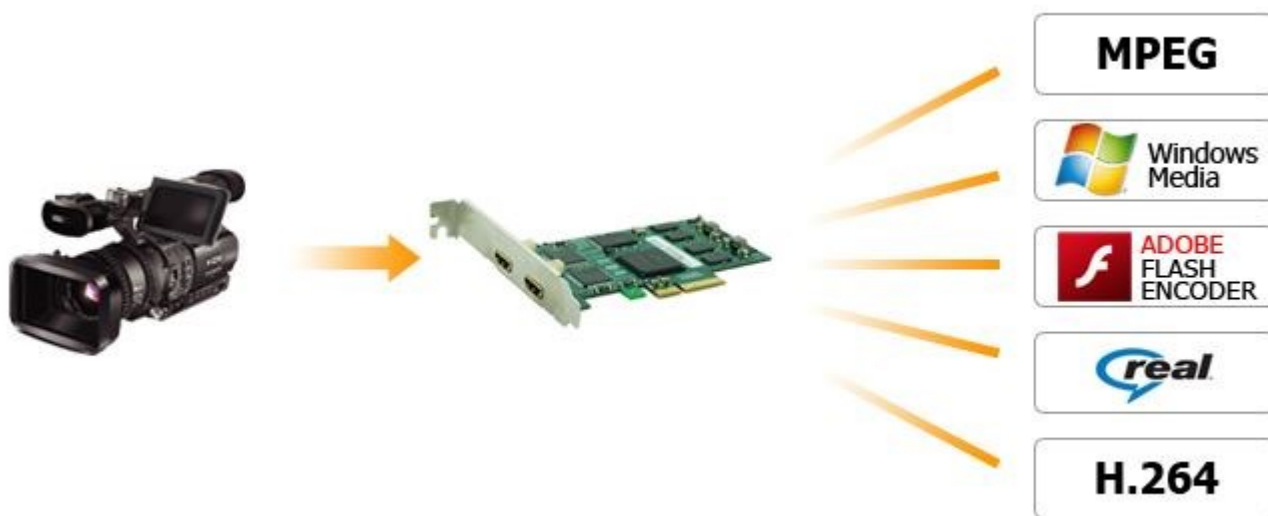

4 Selectable HDMI Inputs

Vprime LLC., 3855 SW 153rd Dr. , Beaverton , Oregon, 97003, USA

P: 1-503-619-2439 www.vprime.com, sales@vprime.com