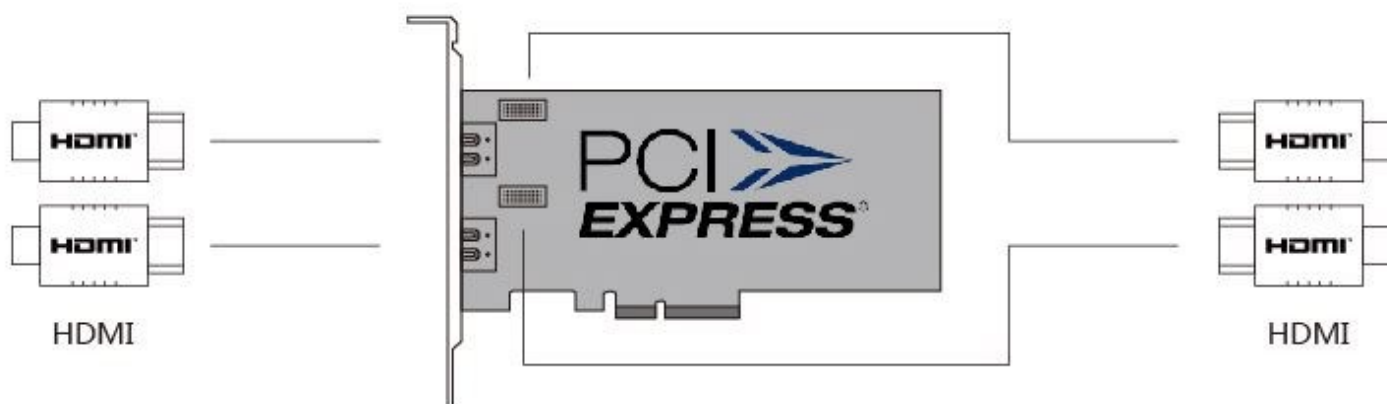

4 Selectable HDMI Inputs

Vprime LLC., 3855 SW 153rd Dr. , Beaverton , Oregon, 97003, USA

P: 1-503-619-2439 www.vprime.com, sales@vprime.com