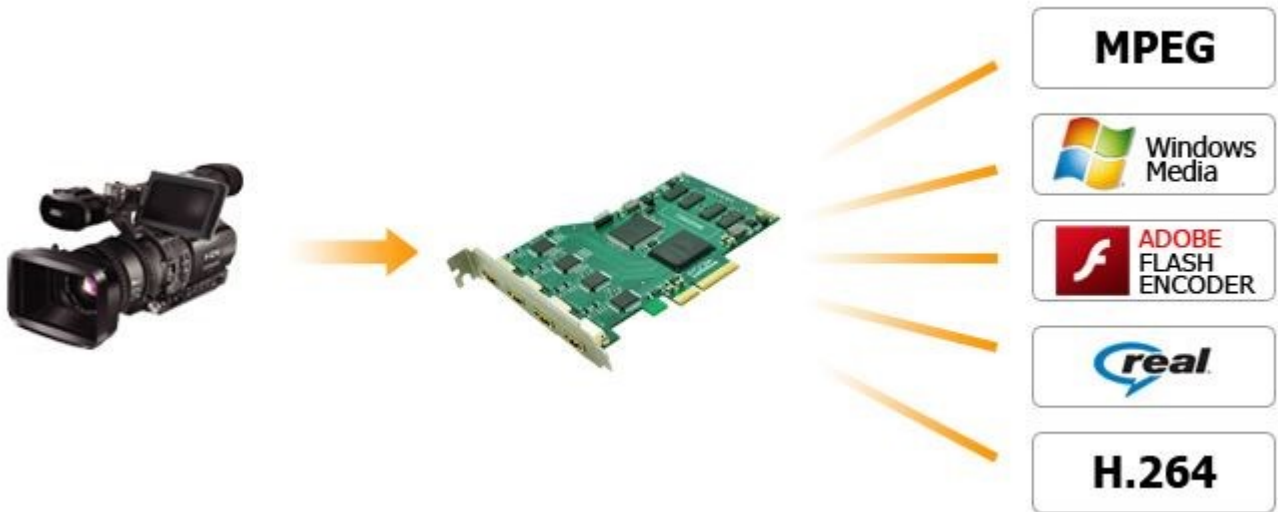

4 Selectable HDMI Inputs

Vprime LLC., 3855 SW 153rd Dr. , Beaverton , Oregon, 97006, USA

P: 1-503-619-2439 www.vprime.com, www.ecommerce.vprime.com, sales@vprime.com